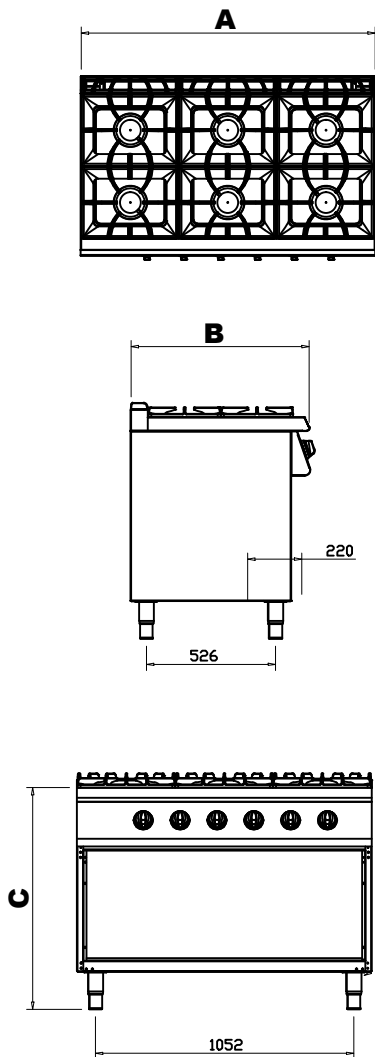

Gas Cooker 39 kW

G7K201G

Gas Cooker 39 kW

G7K201G

Short Form Specification

Name: _____

Item: _____

Model: _____

APPROVAL: _____

Gas Cooker 39 kw

G7K201G

Code	G7K201G
Width (A)	1200
Dept (B)	730
Hight (C)	900
Gas Inlet	R 1/2"
Power	39 kW
Weight (kg)	135
Volume (m ³)	1,22