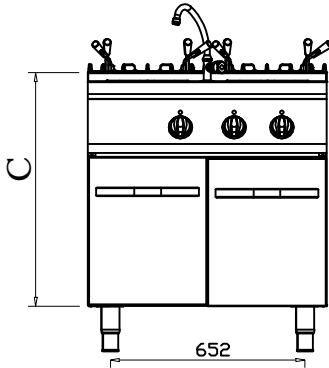

- Working and safety thermostatic temperature control
- On –off switch with lights when reaching to the required temperature.
- Cooking container with overflow drain
- Stainless steel tube heaters
- Indicator lights when reaching to the required temperature
- Operating temperature range (0-120 ° C)

Construction

APPROVAL: _____

KUSINA

Pasta Cooker 24 kW

G9M200E

Kod - Code	G9M200E
Genişlik - Width (A)	800
Derinlik - Dept (B)	900
Yükseklik - Hight (C)	900
Elektrik Giriş - Electrical Inlet	400 V 3N PE
Güç - Power	24 kW
Ağırlık - Weight (kg)	83
Hacim - Volume (mm ³)	1,05
Kapasite - Capacity (Lt)	2x30