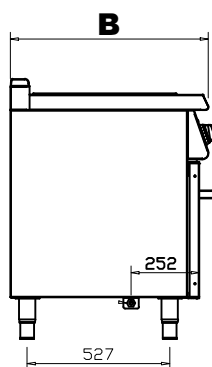

Product Highlighting Details

- The dimensions of the pool are according to the GN Sizes
- Unscratchable and enameled cast iron back grate
- Cupboard with door
- Thermostatic temperature control
- Stainless steel tube heaters under the pool
- Indicator lights when reaching to the required temperature
- Operating temperature range (30-90 ° C)

Tank Capacity

GN 1/3 150 mm x 1

GN 2/3 150 mm x 1

Construction

APPROVAL: _____

sauce bainmarie 1,5 kw

G7S100E

Code	G7S100E
Width (A)	400
Dept (B)	730
Hight (C)	900
Electrical Inlet	230 V 1N PE
Power	1,5 kW
Weight (kg)	36
Volume (m ³)	0,38