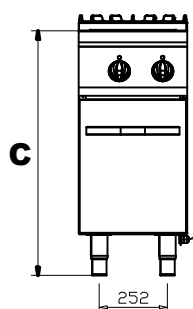

Product Highlighting Details

- The dimensions of the pool are according to the GN Sizes
- Unscratchable and enameled cast iron back grate
- Cupboard with door
- Thermostatic temperature control
- Stainless steel tube heaters under the pool
- Indicator lights when reaching to the required temperature
- Operating temperature range (30-90 ° C)

Tank Capacity

GN 1/3 150 mm x 1

GN 2/3 150 mm x 1

Construction

APPROVAL: _____

sauce bainmarie 1,5 kw

G7S100E

Code	G7S100E
Width (A)	400
Dept (B)	730
Hight (C)	900
Electrical Inlet	230 V 1N PE
Power	1,5 kW
Weight (kg)	36
Volume (m ³)	0,38