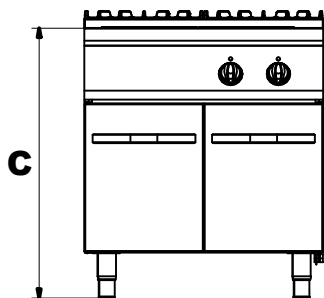

### Product Highlighting Details

- The dimensions of the pool are according to the GN Sizes
- Unscratchable and enameled cast iron back grate
- Cupboard with door
- Thermostatic temperature control
- Stainless steel tube heaters under the pool
- Indicator lights when reaching to the required temperature
- Operating temperature range (30-90 ° C)

#### **Tank Capacity**

- GN 1/1 150 mm x1
- GN 1/4 150 mm x3

## G7S200E

Code	G7S200E
Width (A)	800
Dept (B)	730
Hight (C)	900
Electrical Inlet	230 V 1N PE
Power	3 kW
Weight (kg)	65
Volume (m <sup>3</sup> )	0,75