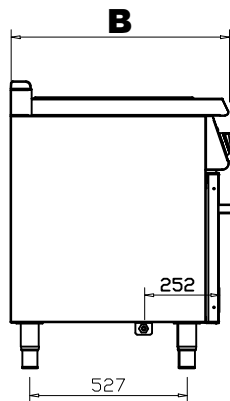

### Product Highlighting Details

- The dimensions of the pool are according to the GN Sizes
- Unscratchable and enameled cast iron back grate
- Cupboard with door
- Thermostatic temperature control
- Stainless steel tube heaters under the pool
- Indicator lights when reaching to the required temperature
- Operating temperature range (30-90 ° C)

#### **Tank Capacity**

- GN 1/1 150 mm x1
- GN 1/4 150 mm x3

## G7S200E

Code	G7S200E
Width (A)	800
Dept (B)	730
Hight (C)	900
Electrical Inlet	230 V 1N PE
Power	3 kW
Weight (kg)	65
Volume (m <sup>3</sup> )	0,75